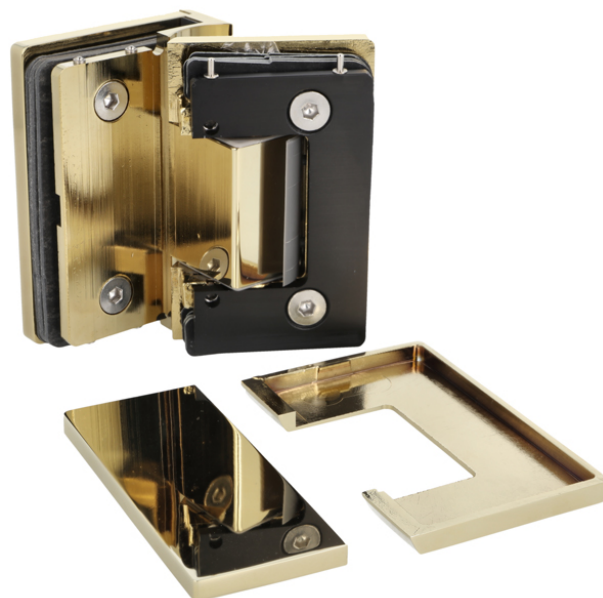

PRODUCT SHEET

Description:

Shower Hinge "Rio", 90DG, Polished Brass, Glass/Glass, 8-10 mm Glass Thickness, W/15 DG Angle Adjustment Function & 25DG, Return Function, Brass Material, Hidden Screws., Black Fiber Gaskets: 2 x 1mm & 2 x 2mm Thickness., Load Capacity Pr. Pair: 45kg

Item number:

15.23.891-0

Units	Box	Carton	HS Code	Barcode
Pcs.	1	10	8302100090	 5704866060202

SISO A/S

Mileparken 11
DK-2740 Skovlunde
Denmark
VAT: 24786013

Phone +45 45 830 900

www.siso.dk
siso@siso.dk

Danske Bank
Nytorv Branch
Copenhagen
SWIFT: DABADKKK