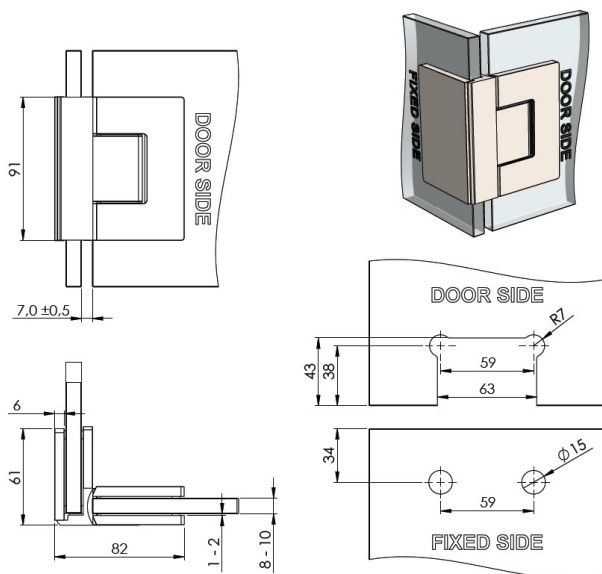

PRODUCT SHEET

Description:

Shower Hinge "Rio", 90DG, Polished Brass, Glass/Glass, 8-10 mm Glass Thickness, W/15 DG Angle Adjustment Function & 25DG, Return Function, Brass Material, Hidden Screws., Black Fiber Gaskets: 2 x 1mm & 2 x 2mm Thickness., Load Capacity Pr. Pair: 45kg

Item number:

15.23.891-0

Units	Box	Carton	HS Code	Barcode
Pcs.	1	10	8302100090	 5704866060202

SISO A/S

Mileparken 11
DK-2740 Skovlunde
Denmark
VAT: 24786013

Phone +45 45 830 900

www.siso.dk
siso@siso.dk

Danske Bank
Nytorv Branch
Copenhagen
SWIFT: DABADKKK